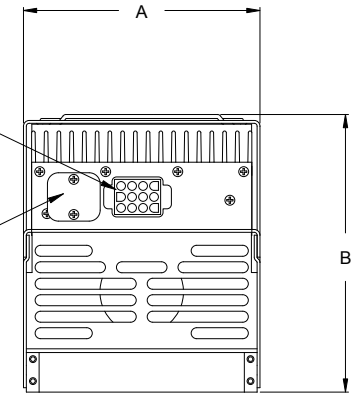

12 PIN ELECTRICAL CONNECTOR
(MOLEX PART 10-84-4120)

DIP SWITCH COVER

LASER DIMENSIONS			
	UL-25-OEM UL-30-OEM	UL-35-OEM UL-40-OEM	UL-45-OEM UL-50-OEM UL-60-OEM
A	5.380 [136.6]	5.380 [136.6]	5.380 [136.6]
B	6.350 [161.3]	6.350 [161.3]	6.350 [161.3]
C	22.750 [577.8]	26.250 [666.7]	29.250 [742.9]
D	22.000 [558.8]	25.500 [647.7]	28.500 [723.9]
E	3.750 [95.2]	3.750 [95.2]	3.750 [95.2]
F	.375 [9.5]	.375 [9.5]	.375 [9.5]
G	2.475 [62.9]	2.475 [62.9]	2.475 [62.9]
H	1.455 [36.9]	1.455 [36.9]	1.455 [36.9]
I	.100 [2.5]	.100 [2.5]	.100 [2.5]

DIMENSIONS IN INCHES [MILLIMETERS]