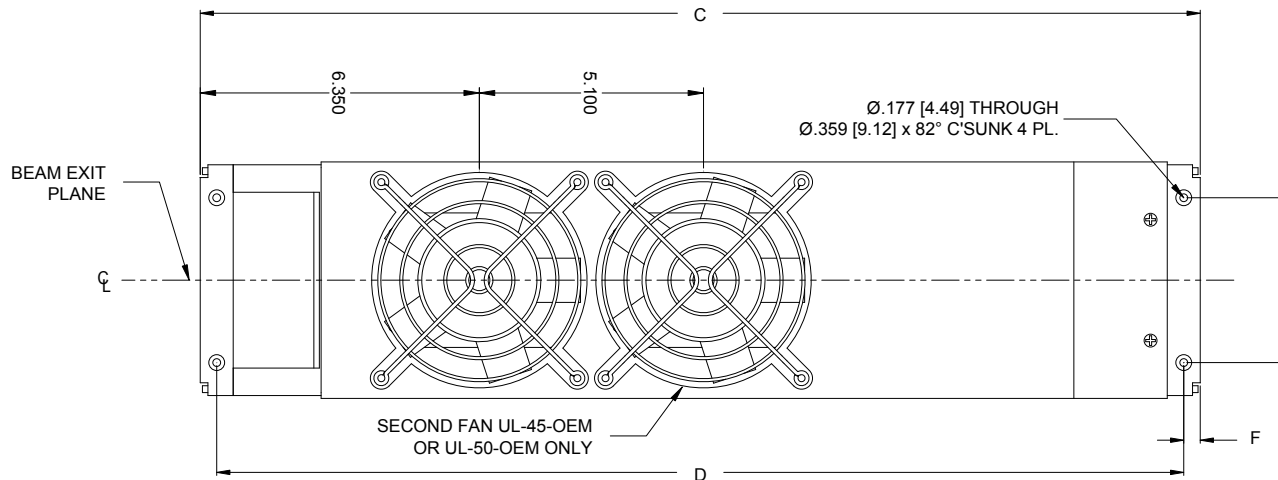

12 PIN ELECTRICAL CONNECTOR
(MOLEX PART 10-84-4120)

DIP SWITCH COVER

LASER DIMENSIONS			
	UL-25-OEM UL-30-OEM	UL-35-OEM UL-40-OEM	UL-45-OEM UL-50-OEM UL-60-OEM
A	5.380 [136.6]	5.380 [136.6]	5.380 [136.6]
B	6.350 [161.3]	6.350 [161.3]	6.350 [161.3]
C	22.750 [577.8]	26.250 [666.7]	29.250 [742.9]
D	22.000 [558.8]	25.500 [647.7]	28.500 [723.9]
E	3.750 [95.2]	3.750 [95.2]	3.750 [95.2]
F	.375 [9.5]	.375 [9.5]	.375 [9.5]
G	2.475 [62.9]	2.475 [62.9]	2.475 [62.9]
H	1.455 [36.9]	1.455 [36.9]	1.455 [36.9]
I	.100 [2.5]	.100 [2.5]	.100 [2.5]

DIMENSIONS IN INCHES [MILLIMETERS]